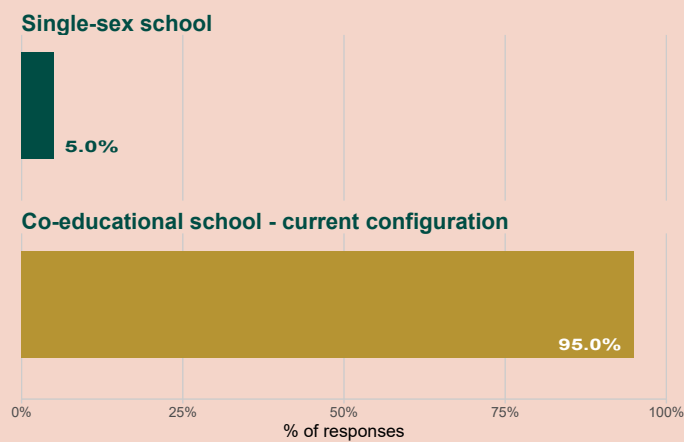

Language preference

School Response Rate

27%

84 out of 309 households

Overall School Margin of Error

Preferences will be $\pm 8.8\%$

(indicated by red bar)

Results from 42 parents and guardians who indicated that they intend to enrol their children in this school in the future

Co-educational / single-sex preference

Patronage / ethos preference

Language preference

Next Steps

The Department of Education and Youth has written to all schools and provided comprehensive information, including on how to understand the survey results and asking each school to reflect on their school-specific report, engage with their school community and consider if the school wishes to request to be included in the first group of schools to action the Primary School Survey results.