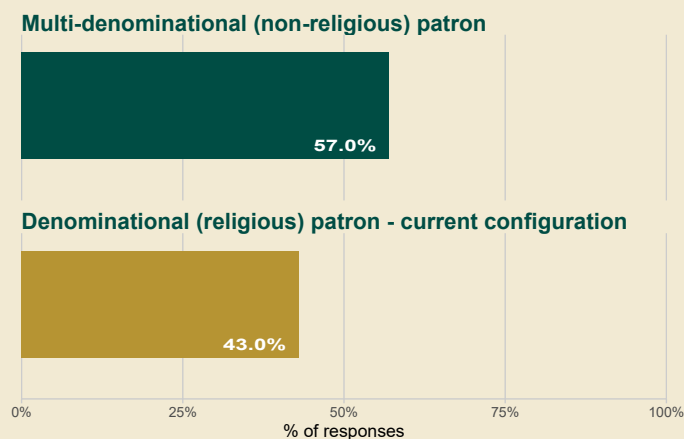

Language preference

School Response Rate

27%

84 out of 309 households

Overall School Margin of Error

Preferences will be $\pm 8.8\%$

(indicated by red bar)

Results from 42 parents and guardians who indicated that they intend to enrol their children in this school in the future

Co-educational / single-sex preference

Patronage / ethos preference

Language preference

Next Steps

The Department of Education and Youth has written to all schools and provided comprehensive information, including on how to understand the survey results and asking each school to reflect on their school-specific report, engage with their school community and consider if the school wishes to request to be included in the first group of schools to action the Primary School Survey results.