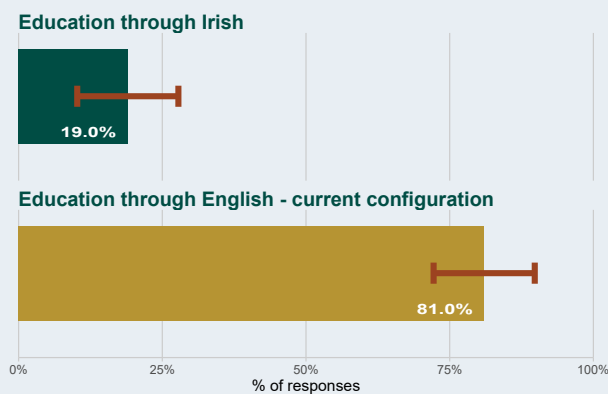

Primary School Survey

School Specific Results

Bunscoil Chríost Rí, 20388R
Glasheen_CorkCity, Cork

Results from parents and guardians with children in this school

Co-educational / single-sex preference

Patronage / ethos preference

Language preference

School Response Rate

27%

84 out of 309 households

Overall School Margin of Error

Preferences will be $\pm 8.8\%$

(indicated by red bar)

Results from 42 parents and guardians who indicated that they intend to enrol their children in this school in the future