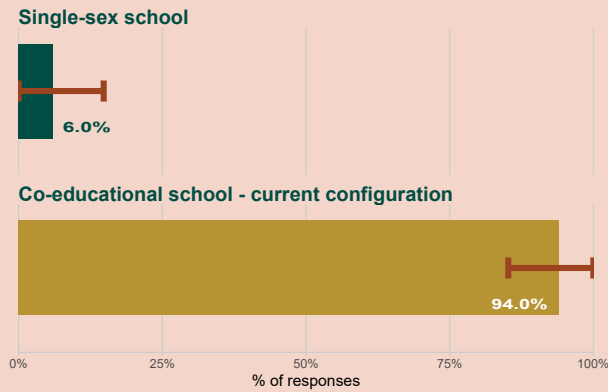

Primary School Survey

School Specific Results

Bunscoil Chríost Rí, 20388R
Glasheen_CorkCity, Cork

Results from parents and guardians with children in this school

Co-educational / single-sex preference

Patronage / ethos preference

Language preference

School Response Rate

27%

84 out of 309 households

Overall School Margin of Error

Preferences will be $\pm 8.8\%$

(indicated by red bar)

Results from 42 parents and guardians who indicated that they intend to enrol their children in this school in the future