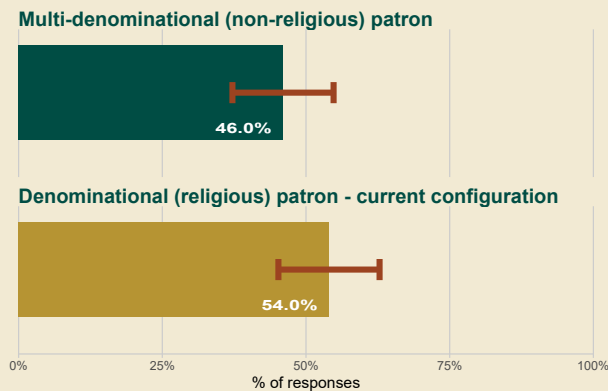

Primary School Survey

School Specific Results

Bunscoil Chríost Rí, 20388R
Glasheen_CorkCity, Cork

Results from parents and guardians with children in this school

Co-educational / single-sex preference

Patronage / ethos preference

Language preference

School Response Rate

27%

84 out of 309 households

Overall School Margin of Error

Preferences will be $\pm 8.8\%$

(indicated by red bar)

Results from 42 parents and guardians who indicated that they intend to enrol their children in this school in the future