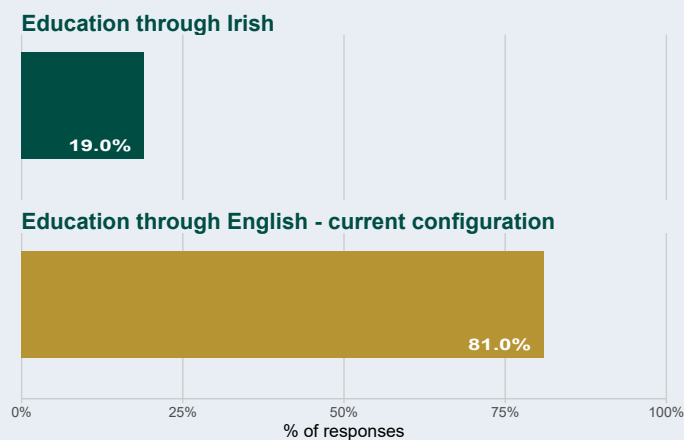

Language preference

School Response Rate

27%

84 out of 309 households

Overall School Margin of Error

Preferences will be $\pm 8.8\%$

(indicated by red bar)

Results from 42 parents and guardians who indicated that they intend to enrol their children in this school in the future

Co-educational / single-sex preference

Patronage / ethos preference

Language preference

Next Steps

The Department of Education and Youth has written to all schools and provided comprehensive information, including on how to understand the survey results and asking each school to reflect on their school-specific report, engage with their school community and consider if the school wishes to request to be included in the first group of schools to action the Primary School Survey results.